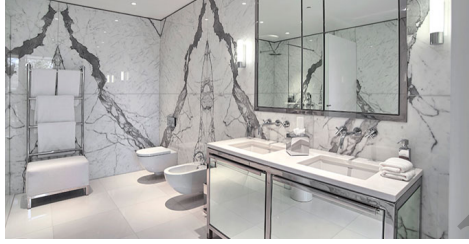

Gallery

Saba Properties