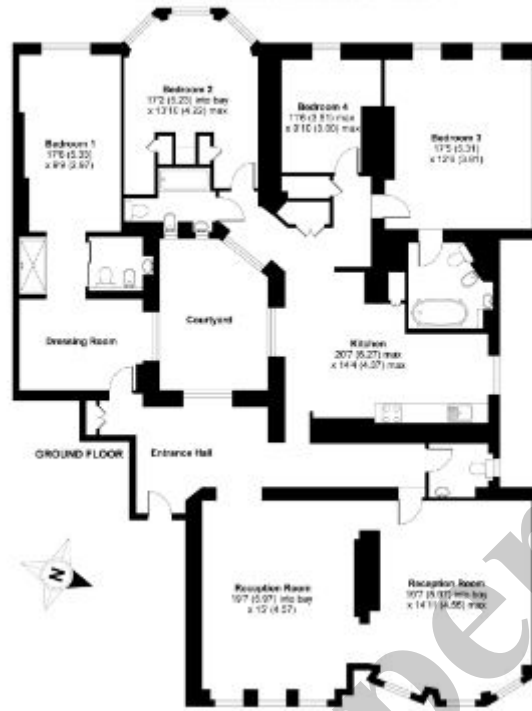

Reference: KENCRT01

Key Features

2,640 ft² (245 m²)
4 x bedrooms
3 x Bathrooms
Porter
Communal gardens

The Property

Saba Properties

Gallery

Saba Properties

Floorplan

Kensington Court Mansions W8

APPROX. GROSS INTERNAL FLOOR AREA 2640 SQFT / 245.1 SQM

Saba Properties