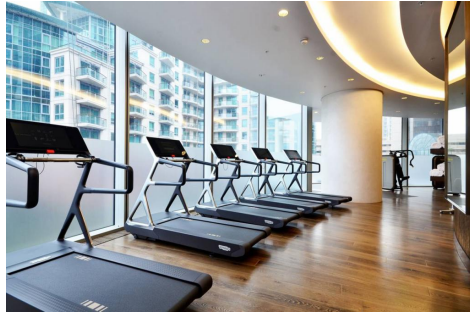

Gallery

Saba Properties