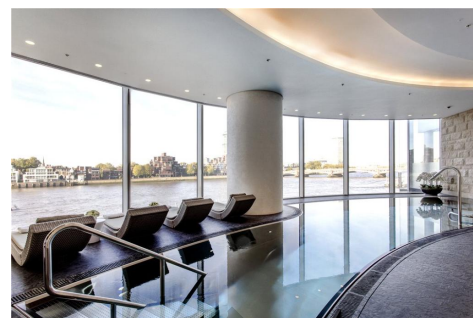

Gallery

Saba Properties