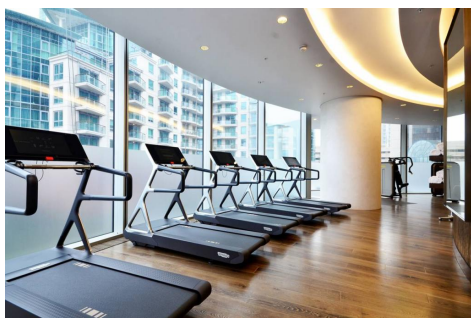

Gallery

Saba Properties