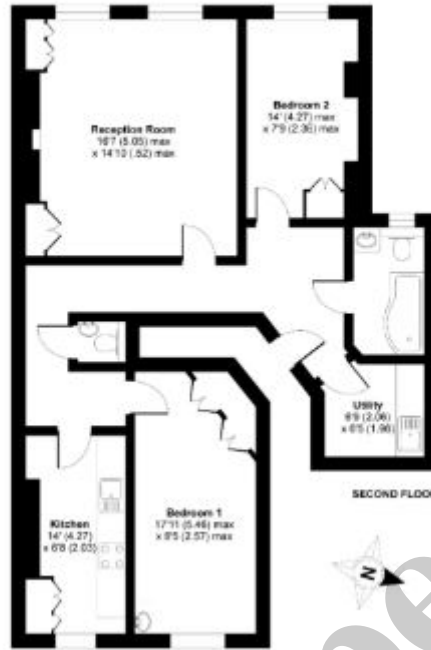

Reference: LEX02

The Property

Available on the 30th December 2016

919 Sqft

unfurnished / furnished

Saba Properties

Gallery

Saba Properties

Floorplan

Imperial Court, Lexham Gardens, London, W8

APPROX. GROSS INTERNAL FLOOR AREA 919 SQFT / 85.3 SQM

Saba Properties